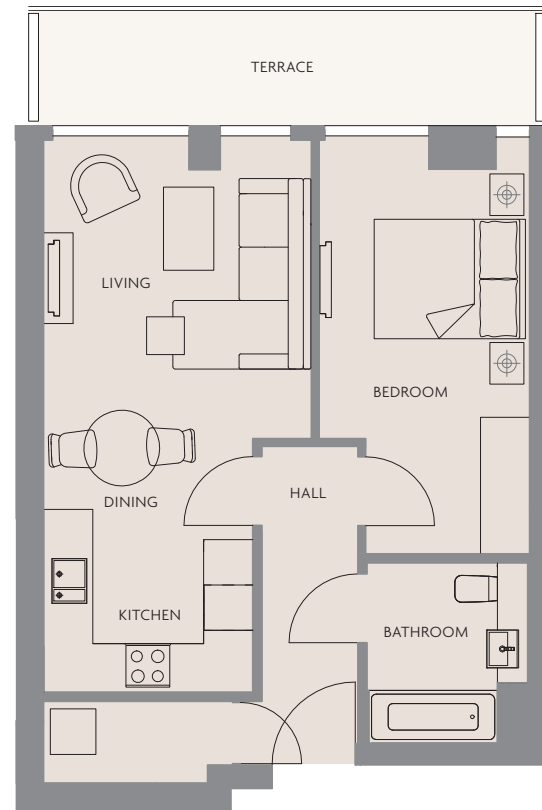

# APARTMENT TYPE 1.1E

10.04

ONE BEDROOM WITH TERRACE

## TOTAL INTERNAL AREA 53 SQM (570 SQFT)

RECEPTION	4.80m x 3.50m (16'0" x 11'7")
KITCHEN/DINING	2.70m x 2.40m (9'1" x 7'11")
MASTER BEDROOM	5.40m x 2.70m (17'1" x 9'1")
TERRACE	1.50m x 6.50m (5'0" x 21'7")

RIVER  
THAMES

LEVEL TEN