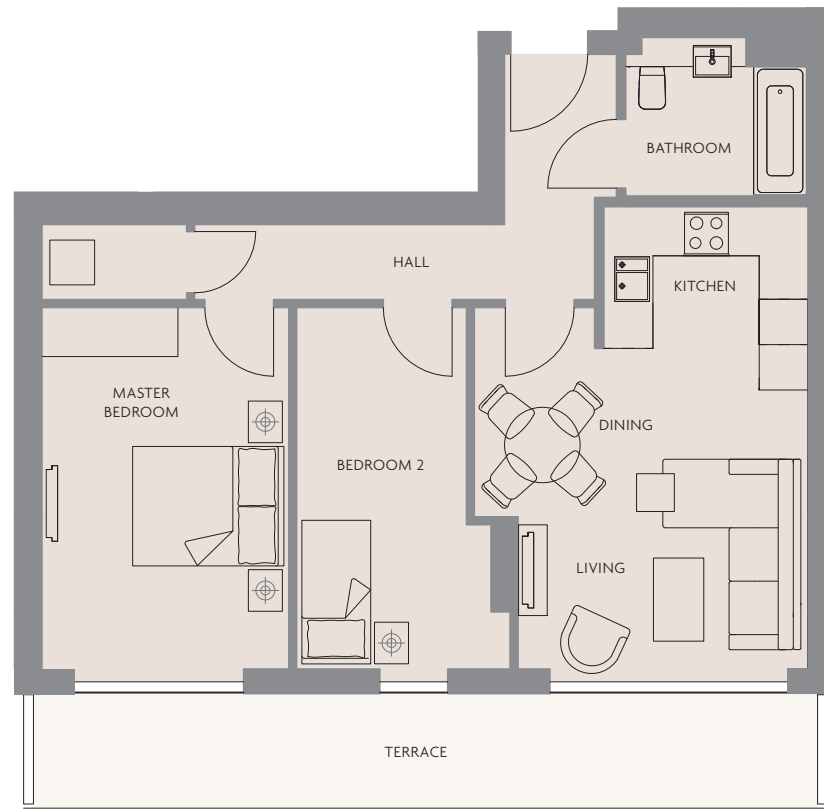

APARTMENT TYPE 2.4A

TWO BEDROOM WITH TERRACE

1.12 8.11

TOTAL INTERNAL AREA 68 SQM (732 SQFT)

RECEPTION	4.70m x 4.40m (15'8" x 14'6")
KITCHEN/DINING	2.70m x 2.40m (8'10" x 7'11")
MASTER BEDROOM	4.70m x 3.20m (15'8" x 10'8")
BEDROOM 2	4.70m x 2.80m (15'8" x 9'3")
TERRACE	1.50m x 10.30m (5'0" x 34'0")