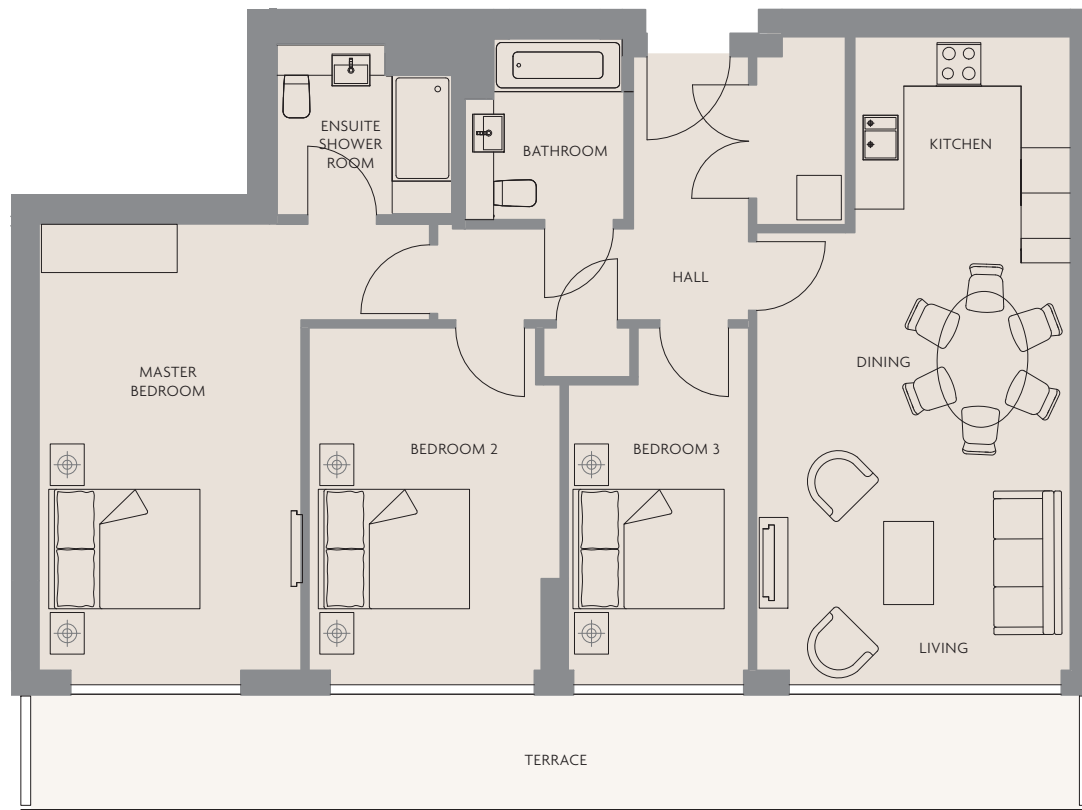

APARTMENT TYPE 3.13A

THREE BEDROOM WITH TERRACE

1.18

TOTAL INTERNAL AREA 105 SQM (1130 SQFT)

RECEPTION	5.70m x 4.10m (19'0" x 13'7")
KITCHEN/DINING	2.80m x 2.80m (9'4" x 9'3")
MASTER BEDROOM	5.90m x 5.10m (19'4" x 16'11")
BEDROOM 2	4.50m x 3.30m (14'10" x 10'11")
BEDROOM 3	4.50m x 2.30m (14'10" x 7'10")
TERRACE	1.50m x 13.80m (5'0" x 45'6")