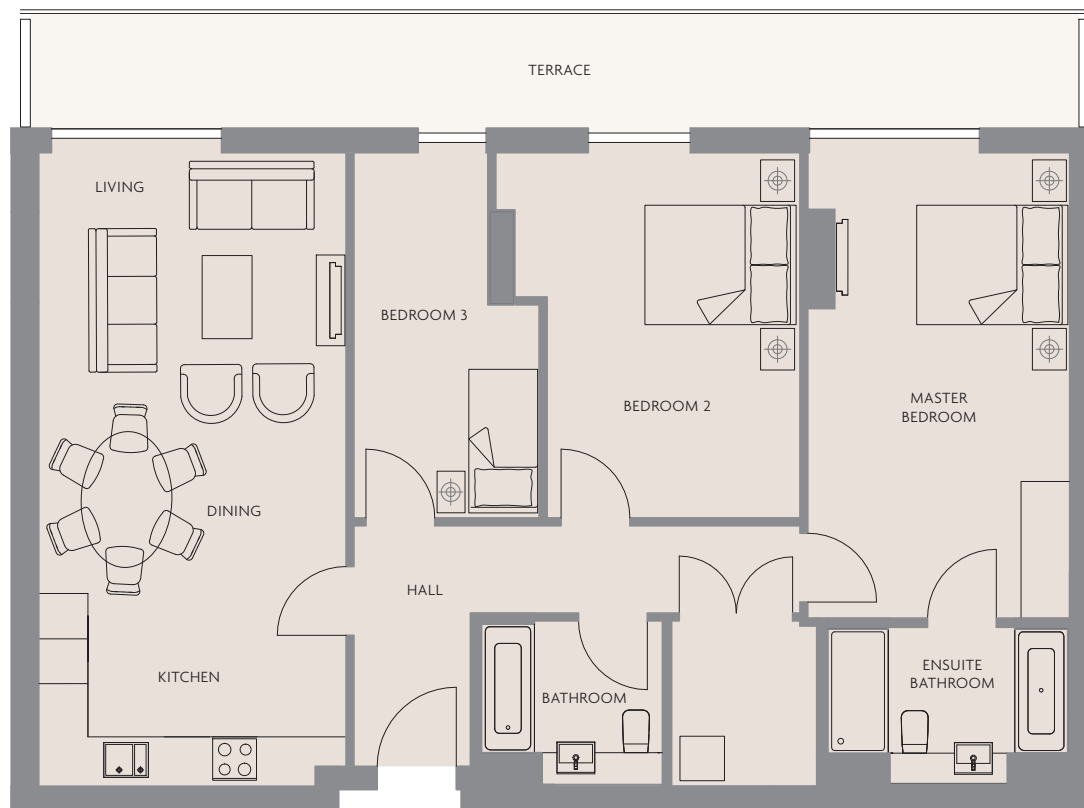

APARTMENT TYPE 3.6A

THREE BEDROOM WITH TERRACE

8.12

APARTMENTS IN LIGHT GREY ARE AVAILABLE
WITH WHEELCHAIR ACCESSIBLE LAYOUT

TOTAL INTERNAL AREA 113 SQM (1216 SQFT)

RECEPTION	5.70m x 4.00m (18'11" x 13'4")
KITCHEN/DINING	4.00m x 2.60m (8'6" x 13'4")
MASTER BEDROOM	6.10m x 3.40m (20'2" x 11'4")
BEDROOM 2	4.80m x 4.00m (15'10" x 13'2")
BEDROOM 3	4.80m x 2.40m (15'10" x 8'0")
TERRACE	13.80m x 1.50m (5'0" x 45'6")

SEE PAGE 75
FOR WHEELCHAIR
ACCESSIBLE PLAN

RIVER
THAMES

LEVEL EIGHT